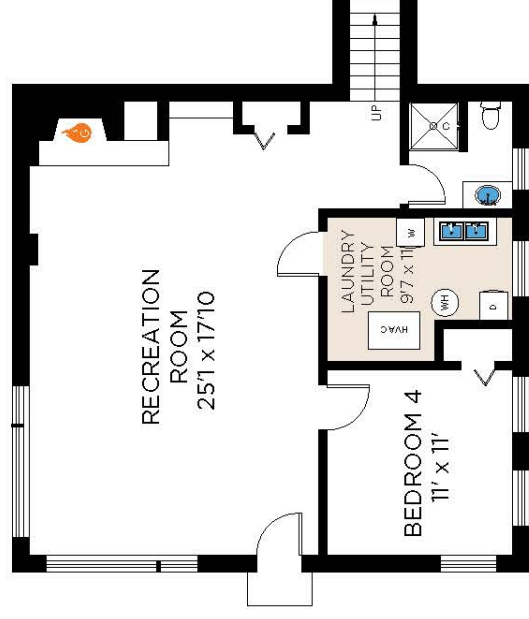

**MAIN LEVEL**  
1070 FIN. SQ.FT.  
8' CEILING

**LOWER LEVEL**  
809 FIN. SQ.FT.  
83 UNFIN. SQ.FT.  
7'6 CEILING

**UPPER LEVEL**  
891 FIN. SQ.FT.  
8' CEILING

FINISHED: 2770  
UNFINISHED: 83  
TOTAL: 2853